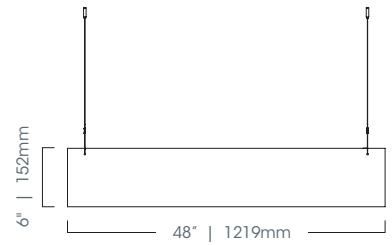

STANDARD SHAPES

SPECIFICATIONS

NRC RATING: 0.85

FINISHES: 1" x 1" Square Tube in Anodized Black or Silver

THICKNESS: 0.5" | 12mm

DIMENSIONS: **Small Baffle System**

(W x H) 48" x 6"

1220mm x 152mm

Large Baffle System

108" x 6"

2745mm x 152mm

*Custom sizes and designs available.
Sizes are nominal per sheet yield.*