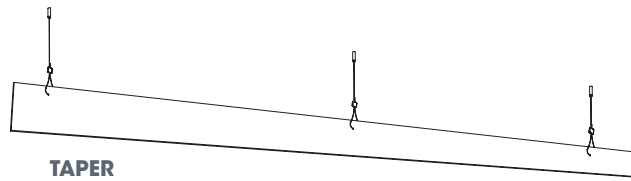

# SINGLE BAFFLES

INDIVIDUAL CEILING BAFFLES

---

Single Baffles control sound in any space while providing creative freedom and installation flexibility. Baffles are individually hung using cables, allowing for precise placement and adjustment to achieve the desired level of sound control. Single Baffles are available in standard and custom sizes, providing even more flexibility in any room design.

# STANDARD SHAPES