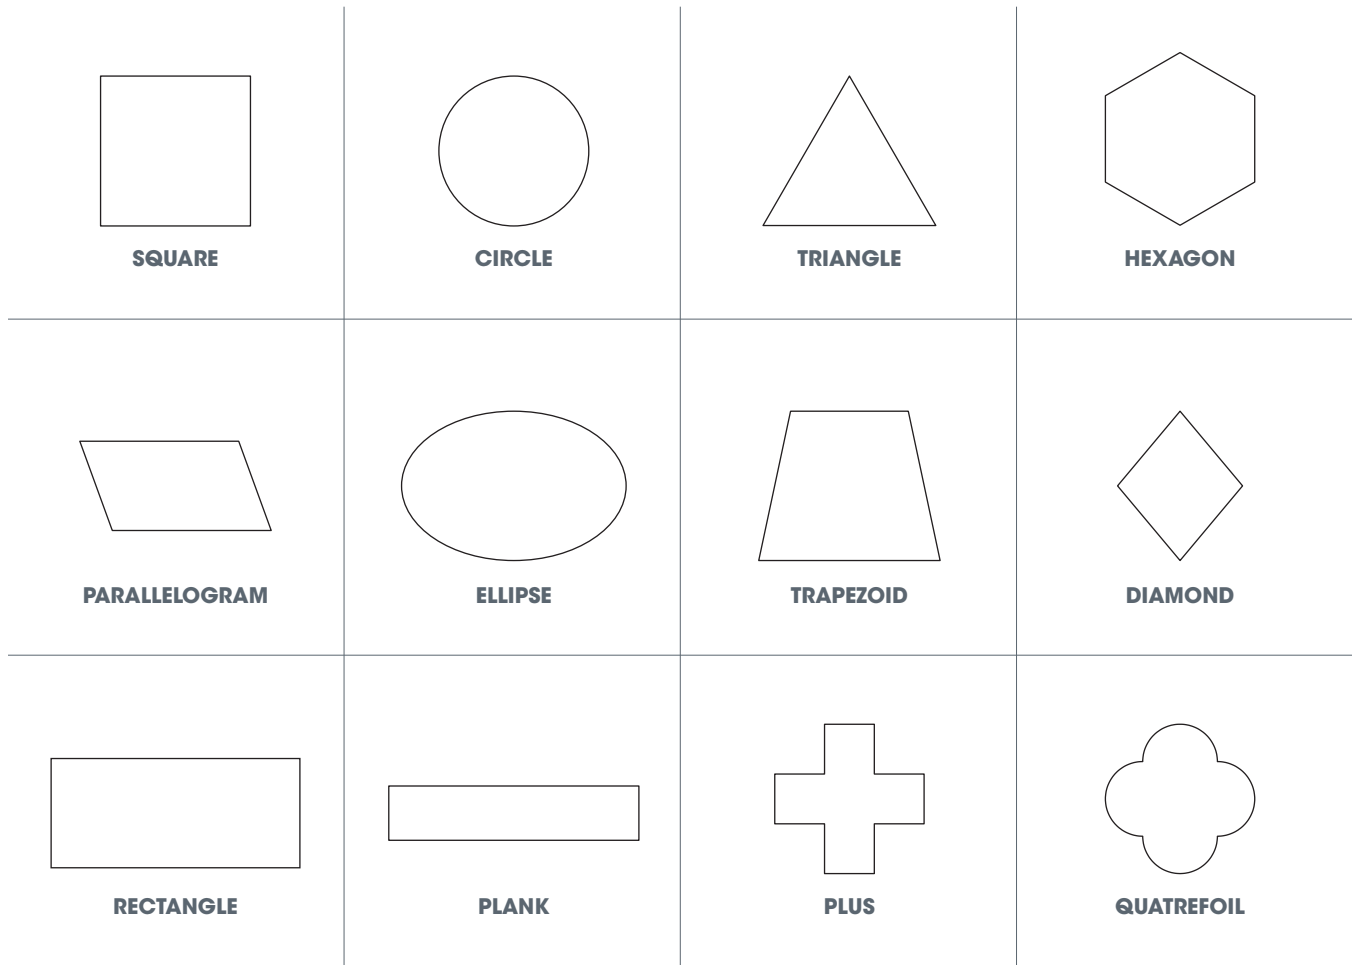

## GEOMETRIC WALL PANELS

---

Bring your walls to life with GiosFelt Forms. Geometric shapes including triangles, circles, hexagons, trapezoids and more are available in multiple sizes and colors to create a look that is both dynamic and modern. Mix and match colors and shapes to create unique designs and patterns for your space.

# STANDARD SHAPES