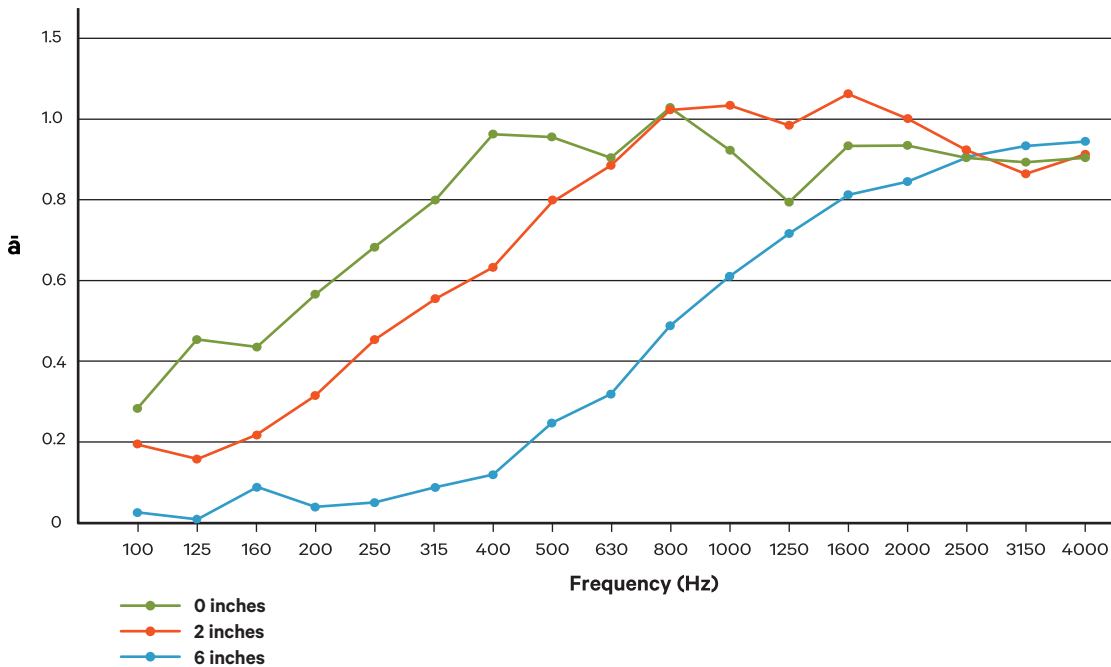

ACOUSTIC FEATURES & BENEFITS

- High acoustic performance with customizable sizes and patterns
- Wide range of wall and ceiling products available in 22 colors
- Made with 100% recyclable PET, felt 60% pre-consumer recycled
- Improve speech intelligibility by minimizing disruptive reverberations
- Improve acoustic comfort levels to increase individual productivity
- Enhance aesthetics with beautifully designed acoustic solutions
- Class A fire rating per ASTM E-84

NOISE REDUCTION COEFFICIENT (NRC)

The NRC rating measures the amount of sound a product absorbs, ranging from 0 to 1. An NRC of 0 indicates the product does not absorb any sound, while an NRC of 1 means all incoming sound is absorbed. Thickness and density play key roles in determining the NRC rating of a product.

GiosFelt provides the ultimate in acoustical performance with excellent NRC ratings as high as 0.85. NRC ratings improve the further away the panels are mounted from the wall, as demonstrated in chart below.

	Frequency/Hz	100	125	160	200	250	315	400	500	630	800	1000	1250	1600	2000	2500	3150	4000	$\bar{\alpha}$	NRC
DISTANCE FROM WALL	0 inches	0.030	.010	.090	.040	.05	0.09	0.12	0.25	0.32	0.49	0.61	0.72	0.82	0.85	0.91	0.94	0.95	0.44	0.45
	2 inches	0.200	.160	.220	.320	.46	0.56	0.63	0.80	0.89	1.03	1.04	0.99	1.07	1.00	0.93	0.87	0.92	0.81	0.80
	6 inches	0.290	.440	.440	.570	.69	0.81	0.97	0.96	0.91	1.04	0.92	0.80	0.94	0.94	0.91	0.90	0.91	0.87	0.85