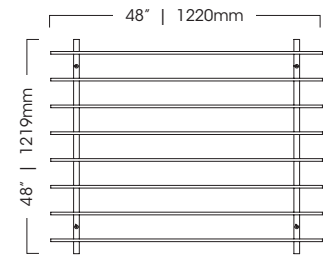

STANDARD SHAPES