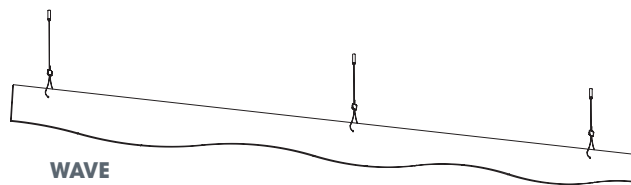

# SINGLE BAFFLES

INDIVIDUAL CEILING BAFFLES

---

Single Baffles control sound in any space while providing creative freedom and installation flexibility. Baffles are individually hung using cables, allowing for precise placement and adjustment to achieve the desired level of sound control. Single Baffles are available in standard and custom sizes, providing even more flexibility in any room design.

# STANDARD SHAPES