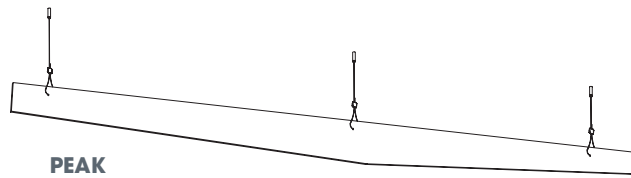

# SINGLE BAFFLES

INDIVIDUAL CEILING BAFFLES

---

Single Baffles control sound in any space while providing creative freedom and installation flexibility. Baffles are individually hung using cables, allowing for precise placement and adjustment to achieve the desired level of sound control. Single Baffles are available in standard and custom sizes, providing even more flexibility in any room design.

# STANDARD SHAPES