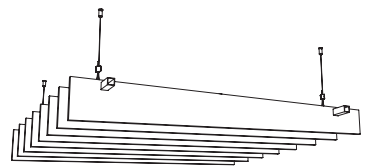

STANDARD SHAPES

TAPER

SPECIFICATIONS

NRC RATING: 0.85

FINISHES: 1" x 1" Square Tube in Anodized Black or Silver

THICKNESS: 0.5" | 12mm

DIMENSIONS: **Small Baffle System**

(W x H x D) 48" x 48" x 6"

1220mm x 1220mm x 152mm

Large Baffle System

48" x 108" x 6"

1220mm x 2745mm x 152mm

*Custom sizes and designs available.
Sizes are nominal per sheet yield.*