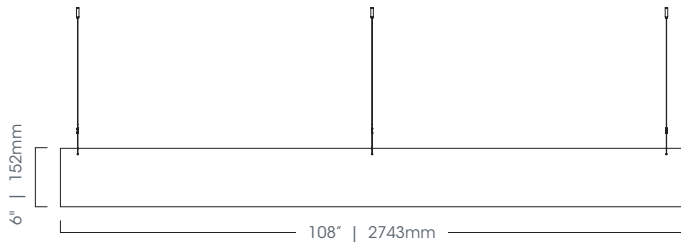

STANDARD SHAPES

SPECIFICATIONS

NRC RATING: 0.85

FINISHES: 1" x 1" Square Tube in Anodized Black or Silver

THICKNESS: 0.5" | 12mm

DIMENSIONS: **Small Baffle System**

(W x H) 48" x 6"

1220mm x 152mm

Large Baffle System

108" x 6"

2745mm x 152mm

*Custom sizes and designs available.
Sizes are nominal per sheet yield.*