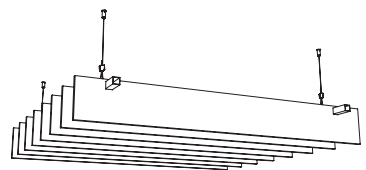

STANDARD SHAPES

STANDARD

SPECIFICATIONS

NRC RATING: 0.85

FINISHES: 1" x 1" Square Tube in Anodized Black or Silver

THICKNESS: 0.5" | 12mm

DIMENSIONS: **Small Baffle System**

(W x H x D) 48" x 48" x 6"

1220mm x 1220mm x 152mm

Large Baffle System

48" x 108" x 6"

1220mm x 2745mm x 152mm

*Custom sizes and designs available.
Sizes are nominal per sheet yield.*