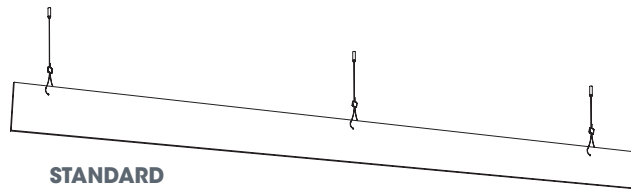

# SINGLE BAFFLES

INDIVIDUAL CEILING BAFFLES

---

Single Baffles control sound in any space while providing creative freedom and installation flexibility. Baffles are individually hung using cables, allowing for precise placement and adjustment to achieve the desired level of sound control. Single Baffles are available in standard and custom sizes, providing even more flexibility in any room design.

# STANDARD SHAPES