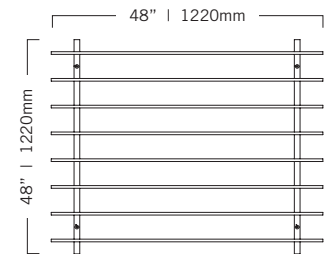

LARGE BAFFLES

STANDARD

TAPER

PEAK

WAVE

SMALL BAFFLES

NOTE: Sizes are nominal per sheet yield.