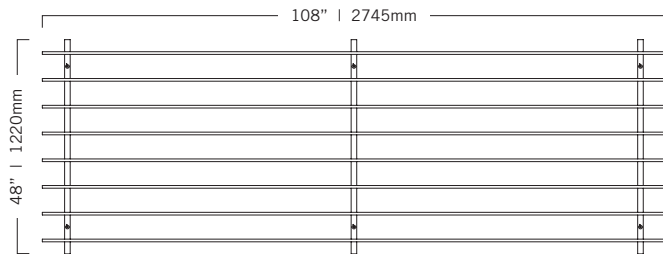

LARGE BAFFLES

STANDARD

TAPER

PEAK

WAVE

SMALL BAFFLES

NOTE: Sizes are nominal per sheet yield.